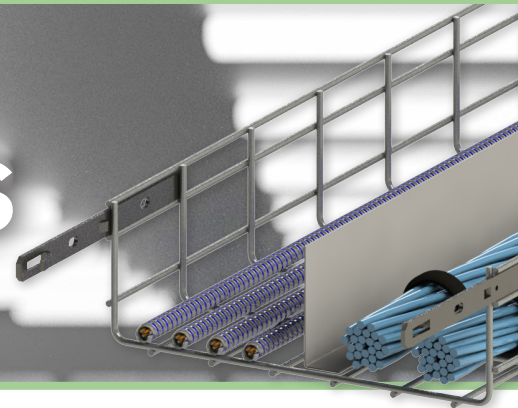

# NEW EAGLE BASKET CONTRACTOR PACKS

Our new bundled contractor packs make it easy to drive expedited delivery for your jobsite

- 10 wire basket trays prepackaged and ready to go
- Our prepackaged offering make it easy to ship via any mode for rapid distribution

## Contractor Packs

6 Digit	Catalog Number	Description
337225	EGL4-08SL-120CP	EGL TRAY 4"HX8"WX10'L -10PK
337226	EGL4-12SL-120CP	EGL TRAY 4"HX12"WX10'L -10PK
337227	EGL4-18SL-120CP	EGL TRAY 4"HX18"WX10'L -10PK
337228	EGL4-24SL-120CP	EGL TRAY 4"HX24"WX10'L -10PK

### Accessories

CH1  
CH2  
CH3  
T-BAR  
QUICK-LATCH  
EGL-MSB-12  
EGL-MSB-14  
EGL-MSB-18  
EGL-MSB-24  
EGL-MSB-30  
EGL-SIDE-DRC

- Proudly made in the USA
- Quick Latch™ technology makes for a simple installation
- Comprehensive line of supports and accessories available
- Co-load Philadelphia RDC