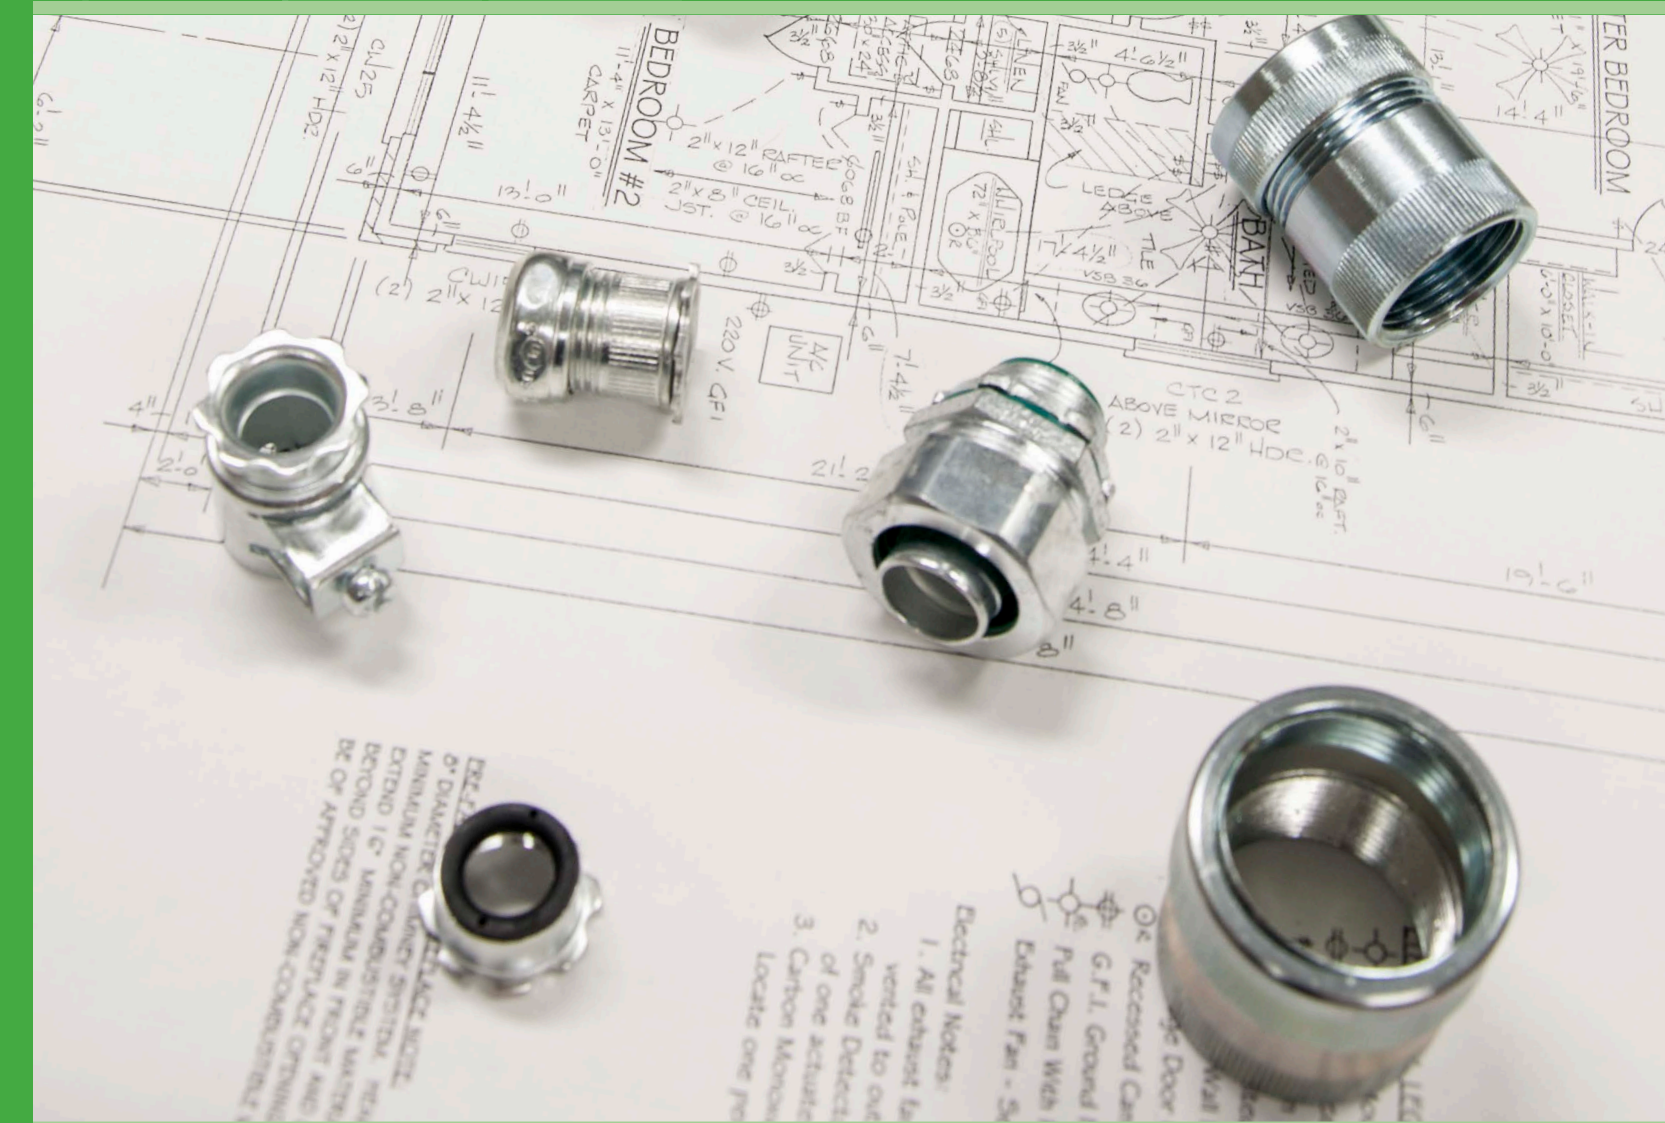

Get Connected with **ALLIED FITTINGS™**

Did You Know?

Allied Fittings™ provides more than 1400 connectors to reliably and securely connect your raceway. With a large selection of connectors for EMT, RIGID, IMC, LIQUIDTIGHT, FLEX, AC, MC, MCI-A, and HCF cables, Allied gets you connected. Allied is more than just raceway and connectors, Allied provides Innovation, Value and Quality when it comes to your connection needs. For more information on Allied Fittings, go to atkore.com/atce

Allied Fittings

Innovative Connections
Rigid, EMT, Flex, Liquidtight

Atkore™
Allied Tube
& Conduit

Universal Super Fitting™

TIME SAVER

5 Piece Coupling
SRCK

Connector
SRCC

3 Piece Coupling
SEC

- Quick connect/fast secure installation
- Universal connecting - joins GRC, IMC, EMT, PVC, Threaded & Unthreaded pipe
- No need to turn pipe

- Eliminates field threading
- UL Listed to concrete tight
- Patented

Universal Super Fitting™ RAIN TIGHT

WET LOCATION

TIME SAVER

5 Piece Coupling
SRCKR

Connector
SRCCR

3 Piece Coupling
SECR

- Quick connect/fast secure installation
- Universal connecting - joins GRC, IMC, EMT, Threaded & Unthreaded pipe
- No need to turn pipe