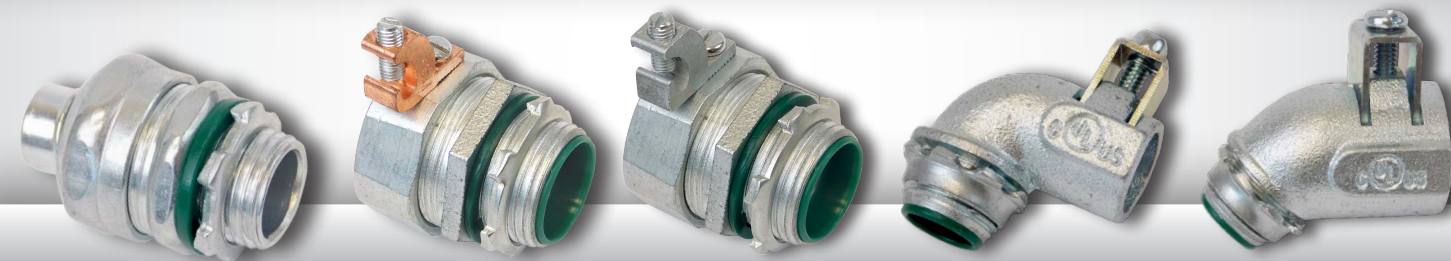

Get Connected with **ALLIED FITTINGS™**

Did You Know?

Allied Fittings™ provides more than 1400 connectors to reliably and securely connect your raceway. With a large selection of connectors for EMT, RIGID, IMC, LIQUIDTIGHT, FLEX, AC, MC, MCI-A, and HCF cables, Allied gets you connected. Allied is more than just raceway and connectors, Allied provides Innovation, Value and Quality when it comes to your connection needs. For more information on Allied Fittings, go to atkore.com/atce

- Quick connect/fast secure installation
- Universal connecting - joins GRC, IMC, EMT, PVC, Threaded & Unthreaded pipe
- No need to turn pipe

- Eliminates field threading
- UL Listed to concrete tight
- Patented

Universal Super Fitting™ RAIN TIGHT

WET LOCATION

TIME SAVER

5 Piece Coupling
SRCKR

Connector
SRCCR

3 Piece Coupling
SECR

- Quick connect/fast secure installation
- Universal connecting - joins GRC, IMC, EMT, Threaded & Unthreaded pipe
- No need to turn pipe

Quicklock Connectors

SAVES INVENTORY

Flex · AC · MC · Double Bite
QL-50DB

- Easy installation - just tilt, insert and snap down
- Double clamp for better grip
- 16 extra cables approved, wide range of wire sizes
- Application Flex, AC, MCI, -A and HFC cable
- UL Listed, RoHS compliant
- Patented