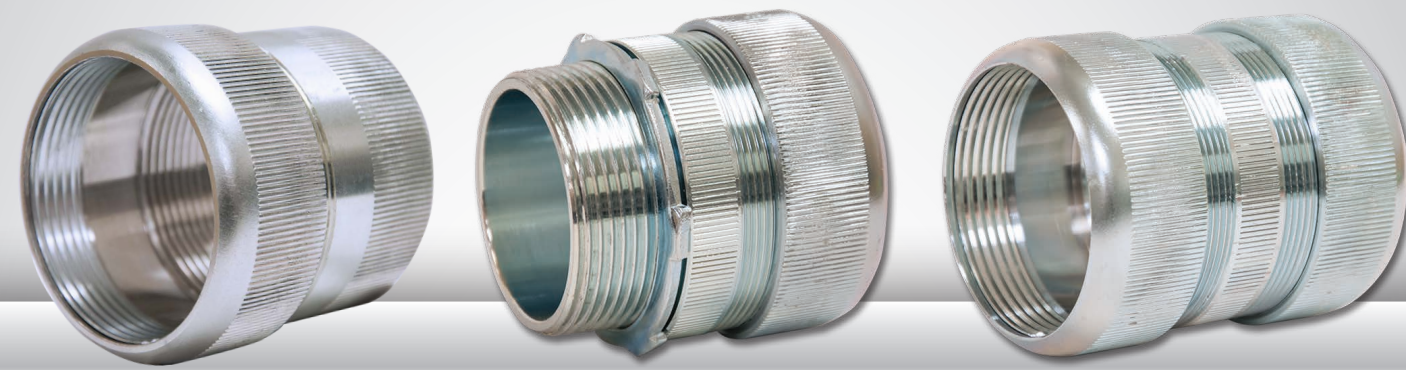

Get Connected with **ALLIED FITTINGS™**

Did You Know?

Allied Fittings™ provides more than 1400 connectors to reliably and securely connect your raceway. With a large selection of connectors for EMT, RIGID, IMC, LIQUIDTIGHT, FLEX, AC, MC, MCI-A, and HCF cables, Allied gets you connected. Allied is more than just raceway and connectors, Allied provides Innovation, Value and Quality when it comes to your connection needs. For more information on Allied Fittings, go to atkore.com/atce

Allied Fittings

Innovative Connections
Rigid, EMT, Flex, Liquidtight

Atkore™
Allied Tube
& Conduit

Universal Super Fitting™

TIME SAVER

5 Piece Coupling
SRCK

Connector
SRCC

3 Piece Coupling
SEC

- Quick connect/fast secure installation
- Universal connecting - joins GRC, IMC, EMT, PVC, Threaded & Unthreaded pipe
- No need to turn pipe

- Eliminates field threading
- UL Listed to concrete tight
- Patented

Universal Super Fitting™ RAIN TIGHT

WET LOCATION

TIME SAVER

5 Piece Coupling
SRCKR

Connector
SRCCR

3 Piece Coupling
SECR

- Quick connect/fast secure installation
- Universal connecting - joins GRC, IMC, EMT, Threaded & Unthreaded pipe
- No need to turn pipe