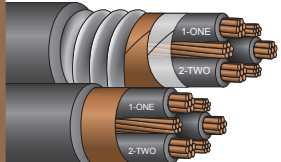

XHHW-2 Conductors 600V/1kV or 2kV
SER/SEU Service Entrance
600V Copper

Phase Identification:
• Colored Conductors
• Numbered
• Striped

Interlocked MC

Flexible Armor

AVAILABLE WITH:
2-4 Conductors
120V and 480V Colors
50% Ground
PVC, ServiceCPE® or
EnviroPlus® (LSZH) Jacket
Water Tight or Non-Water
Tight Connectors

Phase Identification:
• Colored Conductors
• Numbered
• Striped

XHHW-2 Conductors 600V or 2kV Copper

Feeder MC
Jacketed MC
ServiceTeck® (Teck90)

ServiceDRIVE®

VFD Cable System

AVAILABLE WITH:
PVC, ServiceCPE® or
EnviroPlus® (LSZH) Jacket

VFD Tray/Power Cable
VFD Jacketed MC
600V/1kV or 2kV Copper

Complete Solution Includes:
• Cable (Tray or Jacketed MC)
• Self-Terminating Connectors
• Termination Kit

EC&M
Product of the Year
2020 Silver Award

Pump & Irrigation

Submersible Pump:
• Twisted
• Round Jacketed
• Rainbow Wire®
• Flat Yellow
• Flat Black Heavy Duty
• Flat Black Super Heavy Duty

Irrigation Cables:
• Underground Feeder
• Sprinkler Control
• Decoder Control
• ID Wire
• Underground Landscape Lighting
• Golf Course Sprinkler