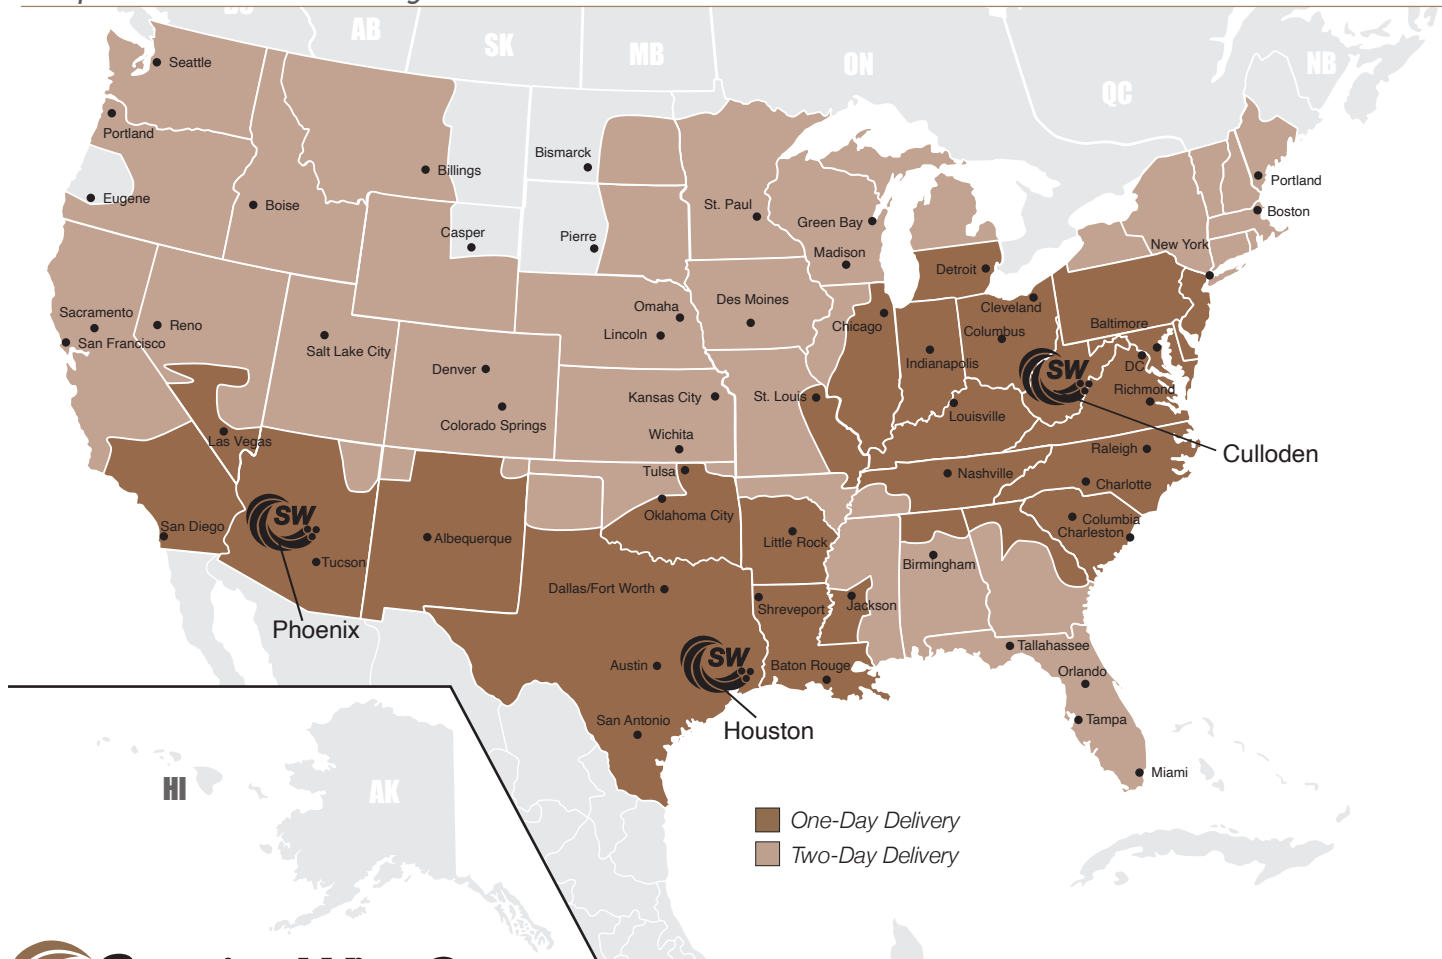

Dependable 1-2 Day DELIVERY to Most Locations Nationwide

Find out more at servicewire.com or call:

800-624-3572
Culloden, WV

800-231-WIRE
Houston, TX

877-623-WIRE
Phoenix, AZ

Wire & Cable

SOLUTIONS

Bare Copper