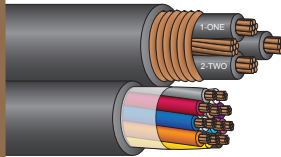

AVAILABLE:
Hard, Medium Hard, Soft Drawn
Tinned

Solid
Stranded
Plater Wire
Contact Wire

Single Conductors

AVAILABLE WITH:
Tinned Conductors
VW-1 Rated
PVC, ServiceCPE®, or
EnviroPlus® (LSZH) Jacket

Available Colors: Black, White,
Brown, Orange, Yellow, Green,
Grey, Red, Blue, Purple

XHHW-2 600V/1kV
USE-2 or RHW-2 600V/1kV
RHW-2 2kV
Photovoltaic 600V or 1kV/2kV
THW and THW-2 600V
SIS 600V/1kV
Cathodic Protection
Transformer Riser Wire
Weatherproof Line Wire

Twisted Cables

AVAILABLE WITH:
2-7 Conductors
Built-In Ground
Pre-Installed Pulling Heads

Available Colors: Black, White,
Brown, Orange, Yellow, Green,
Grey, Red, Blue, Purple

ServicePlex® 600V/1kV
400Hz
Service Drop
Preassembled Aerial

Tray & Power Cable

AVAILABLE WITH:
2-37 Conductors
Shielded or Non-Shielded
Tinned or Non-Tinned
PVC, ServiceCPE® or
EnviroPlus® (LSZH) Jacket